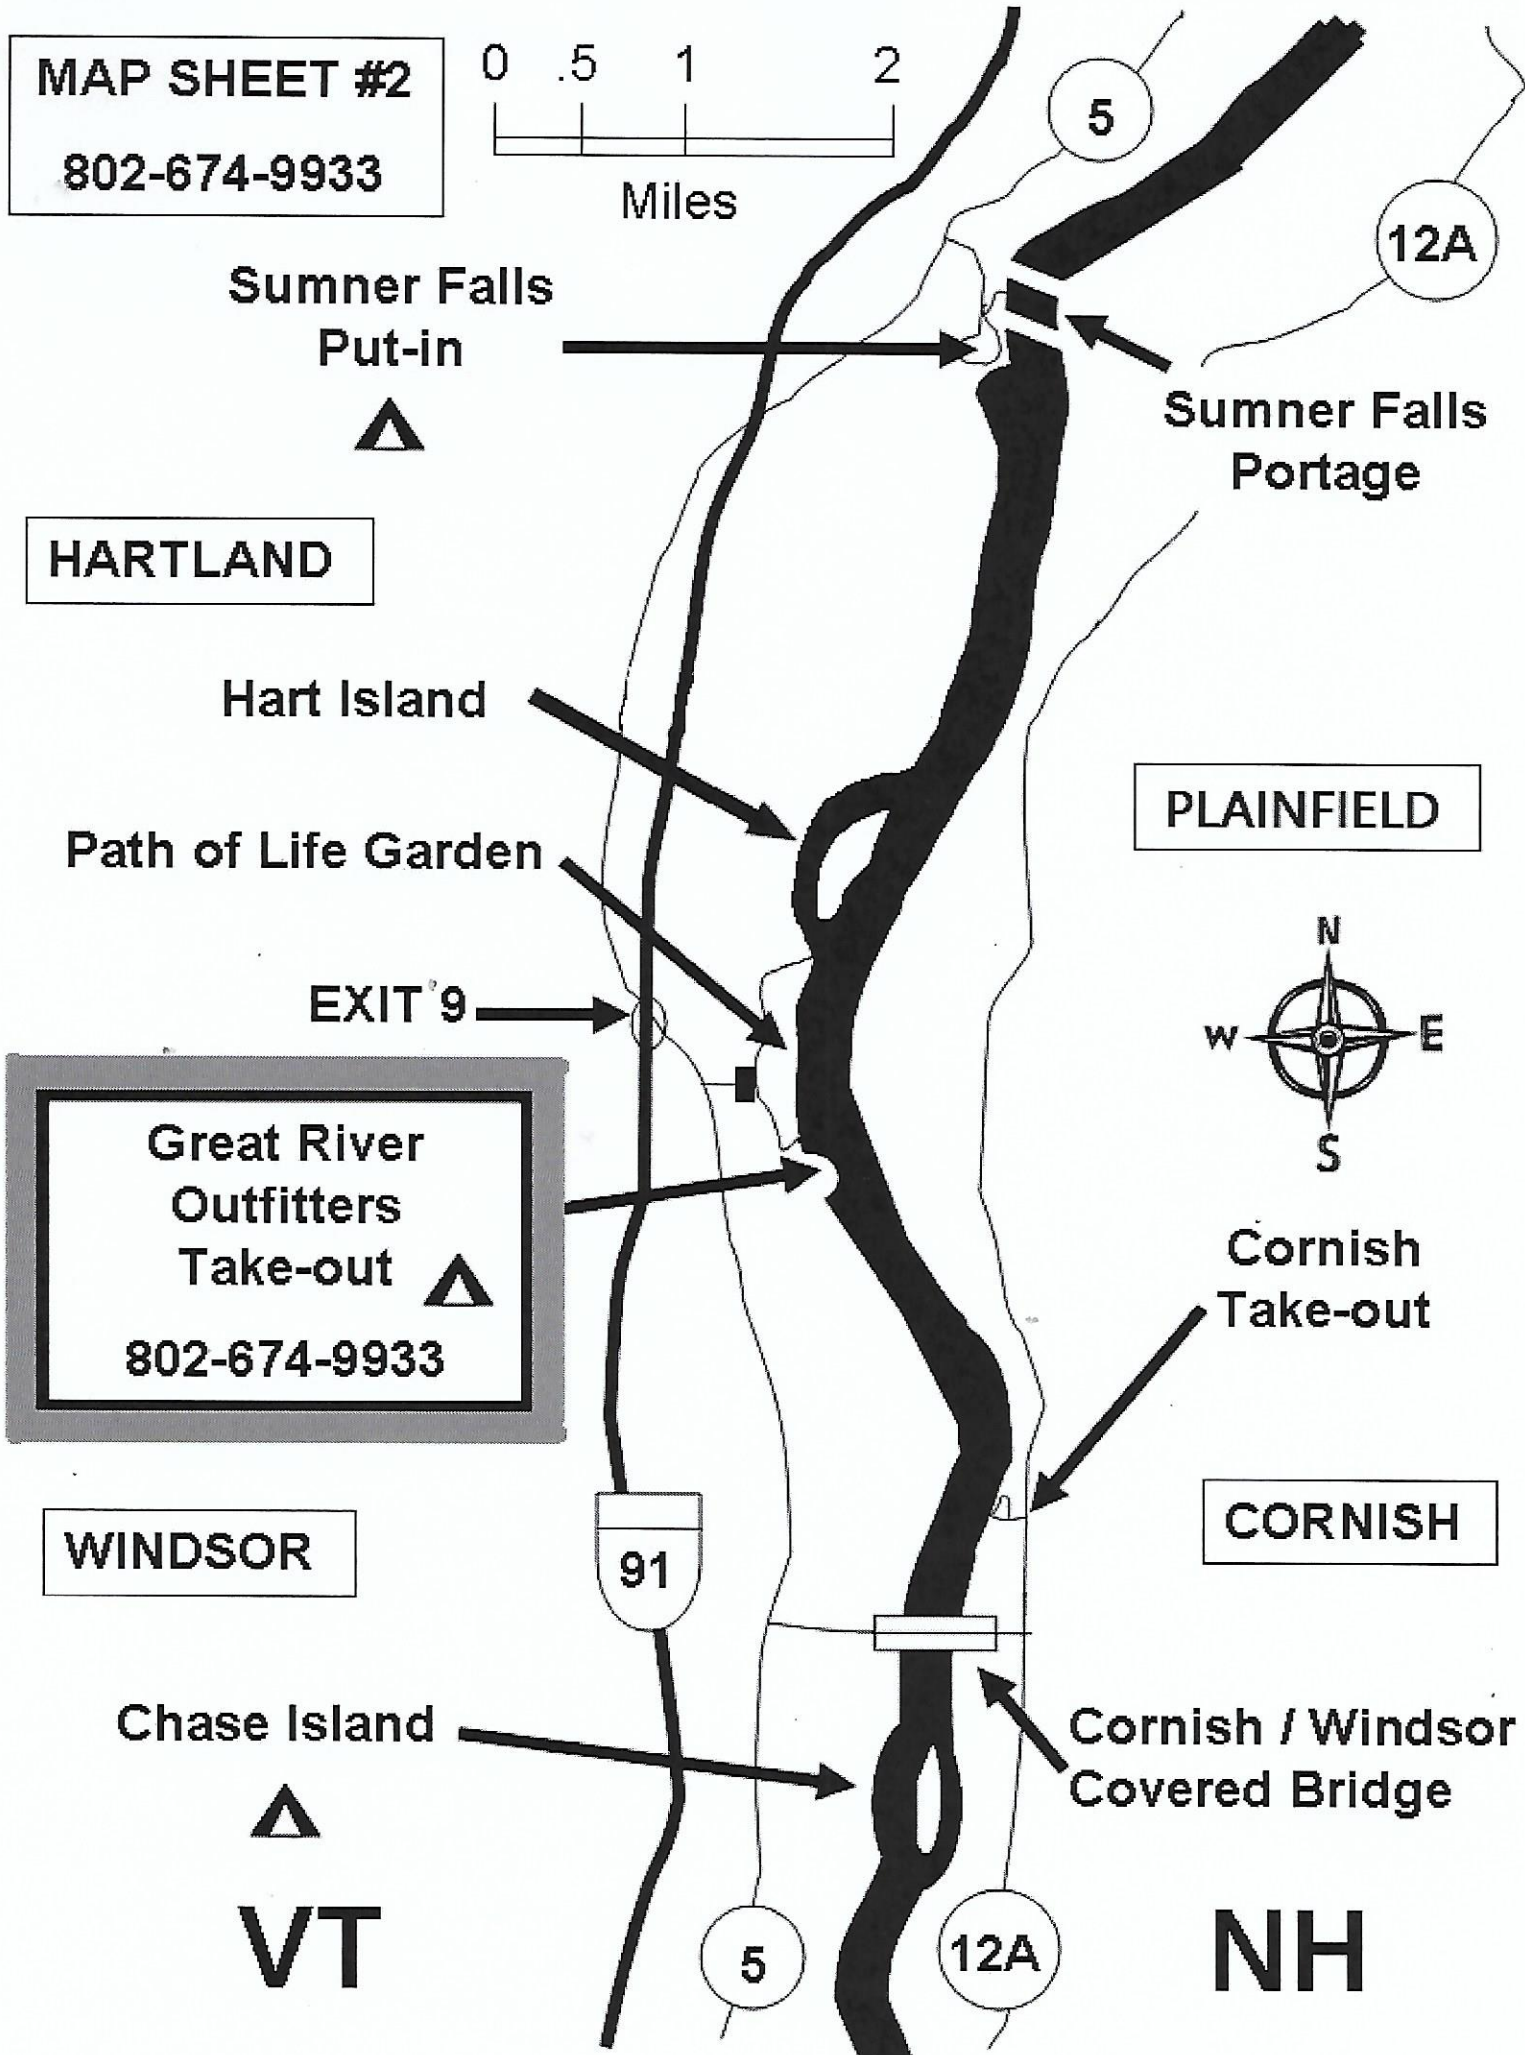

Great River
Outfitters
Take-out

802-674-9933

PLAINFIELD

Cornish
Take-out

WINDSOR

CORNISH

Chase Island

Cornish / Windsor
Covered Bridge

VT

5

12A

NH

MAP SHEET #3

802-674-9933

EXIT 8

Ascutney Bridge

WEATHERSFIELD

103

Wilgus
State Park

CLAREMONT

Jarvis Island

Ferry
Take-out

5

VT

NH

91

12A

SPRINGFIELD

EXIT 7

CHARLESTOWN

Hoyts
Take-out