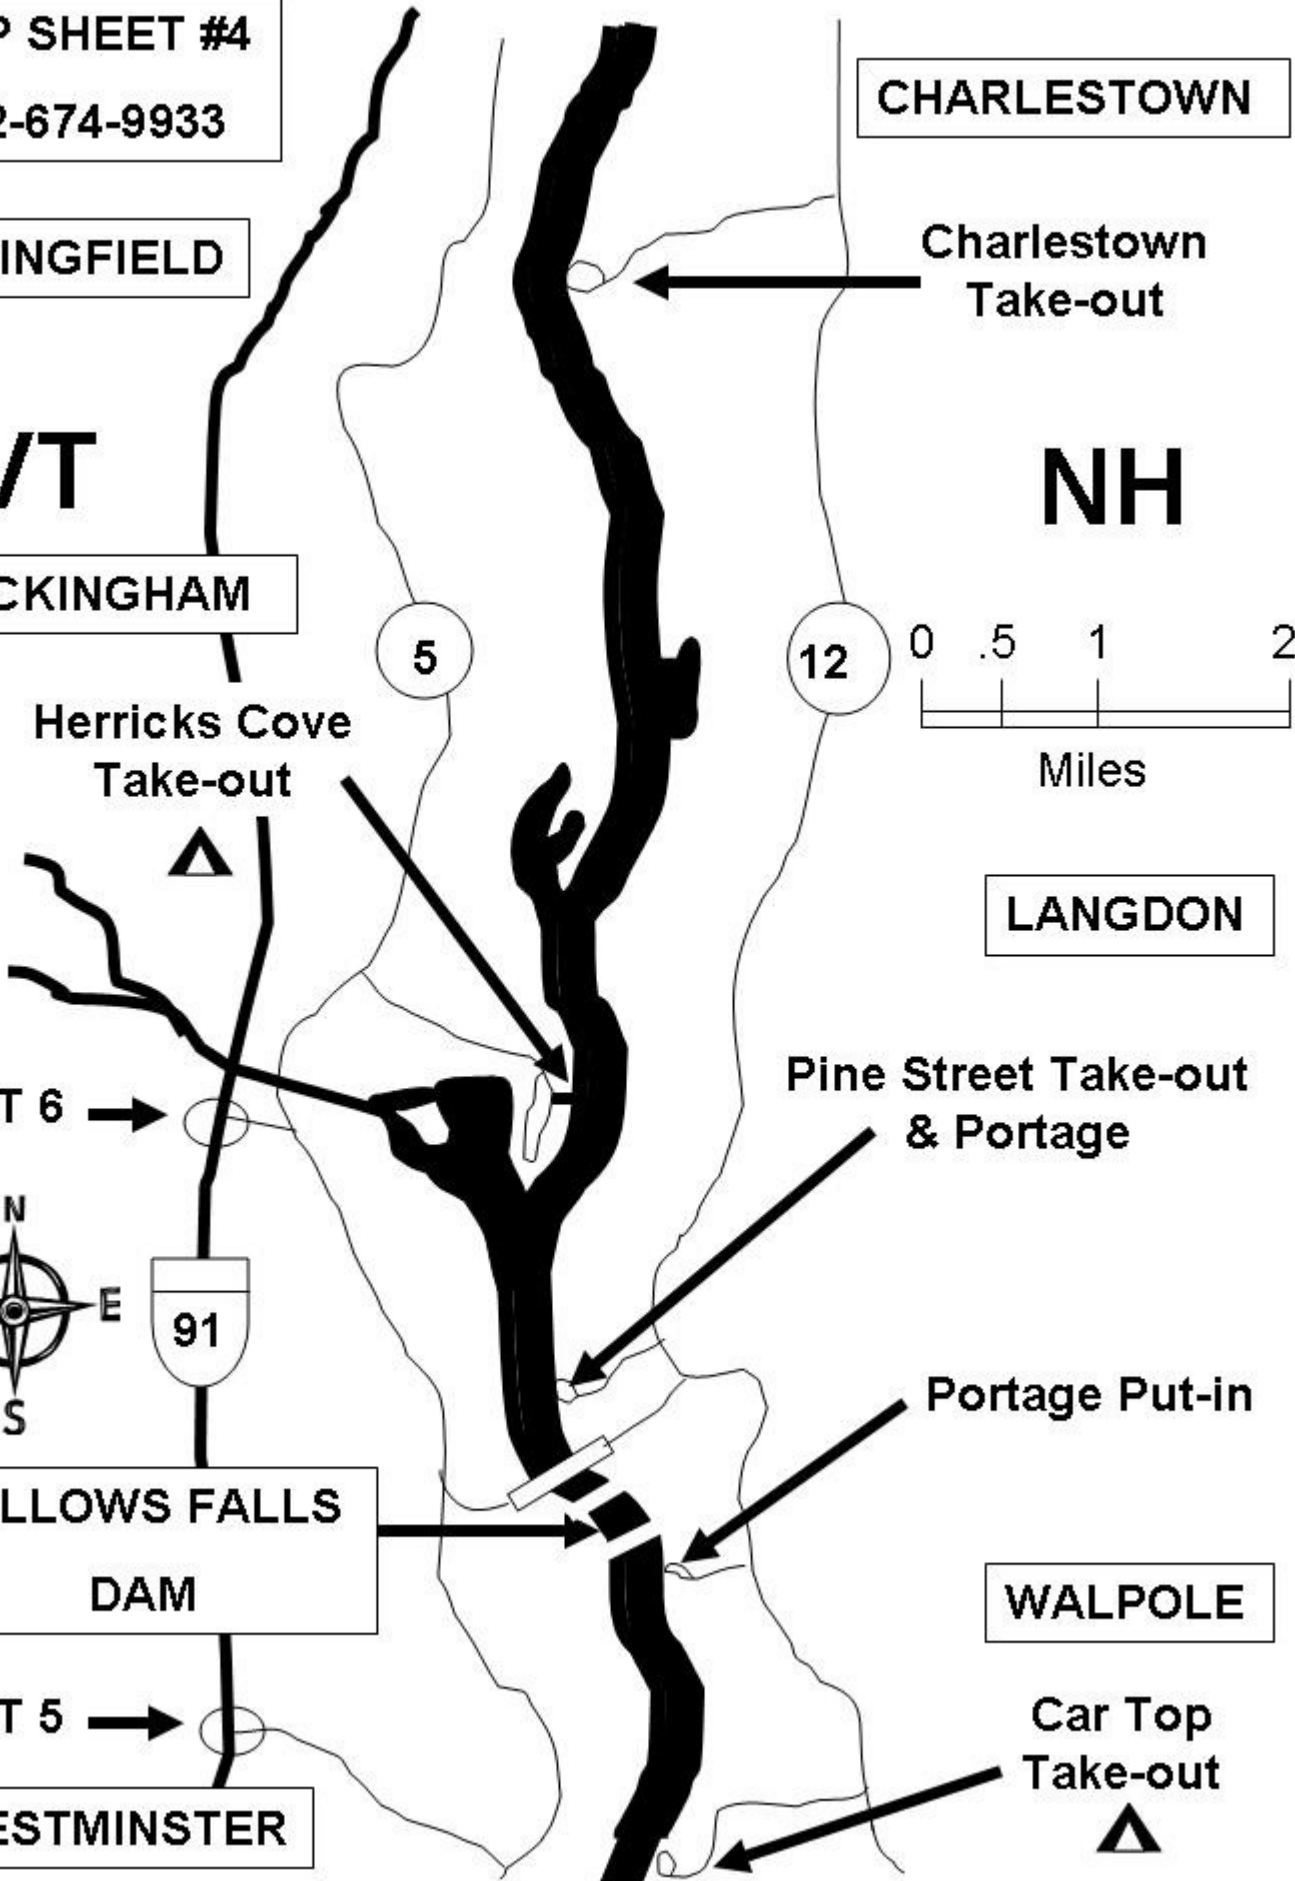

5

91

EXIT 20

LEBANON

Ottauquechee  
River

Burnaps Island

NH

12A

WALPOLE

EXIT 5

Car Top  
Take-out

WESTMINSTER

MAP SHEET #5

802-674-9933

WESTMINSTER

VT

Spencer Island

Dunshee Island

WALPOLE

12

NH

Miles

WESTMORELAND

PUTNEY

5

91

63

EXIT 4

Putney Take-out

Dummerston  
Take-out

Spofford  
Lake

9