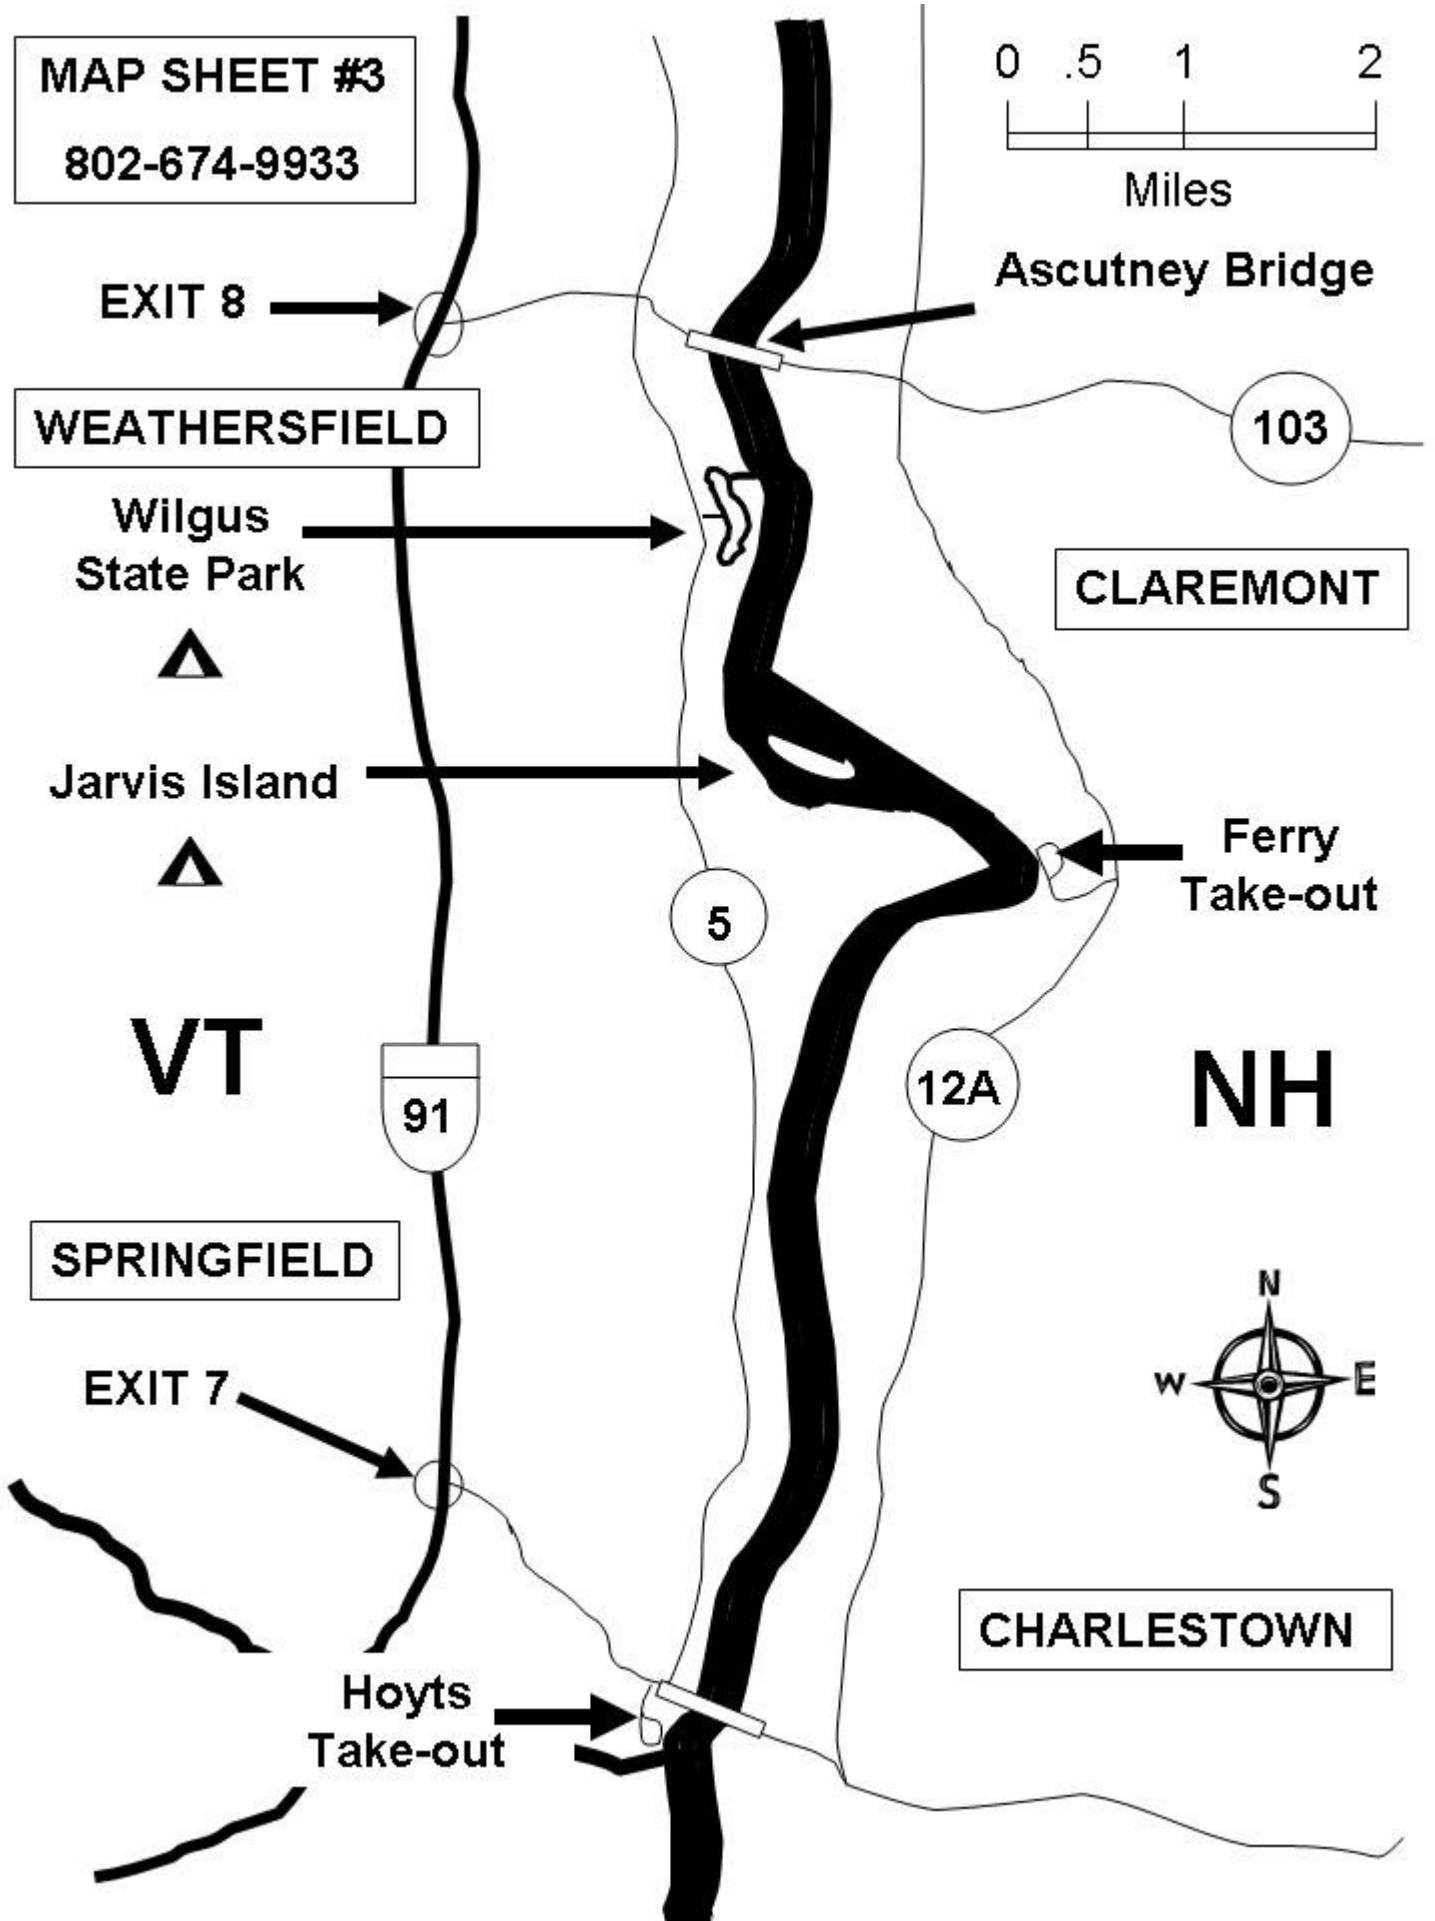

CHARLESTOWN

Hoyts
Take-out