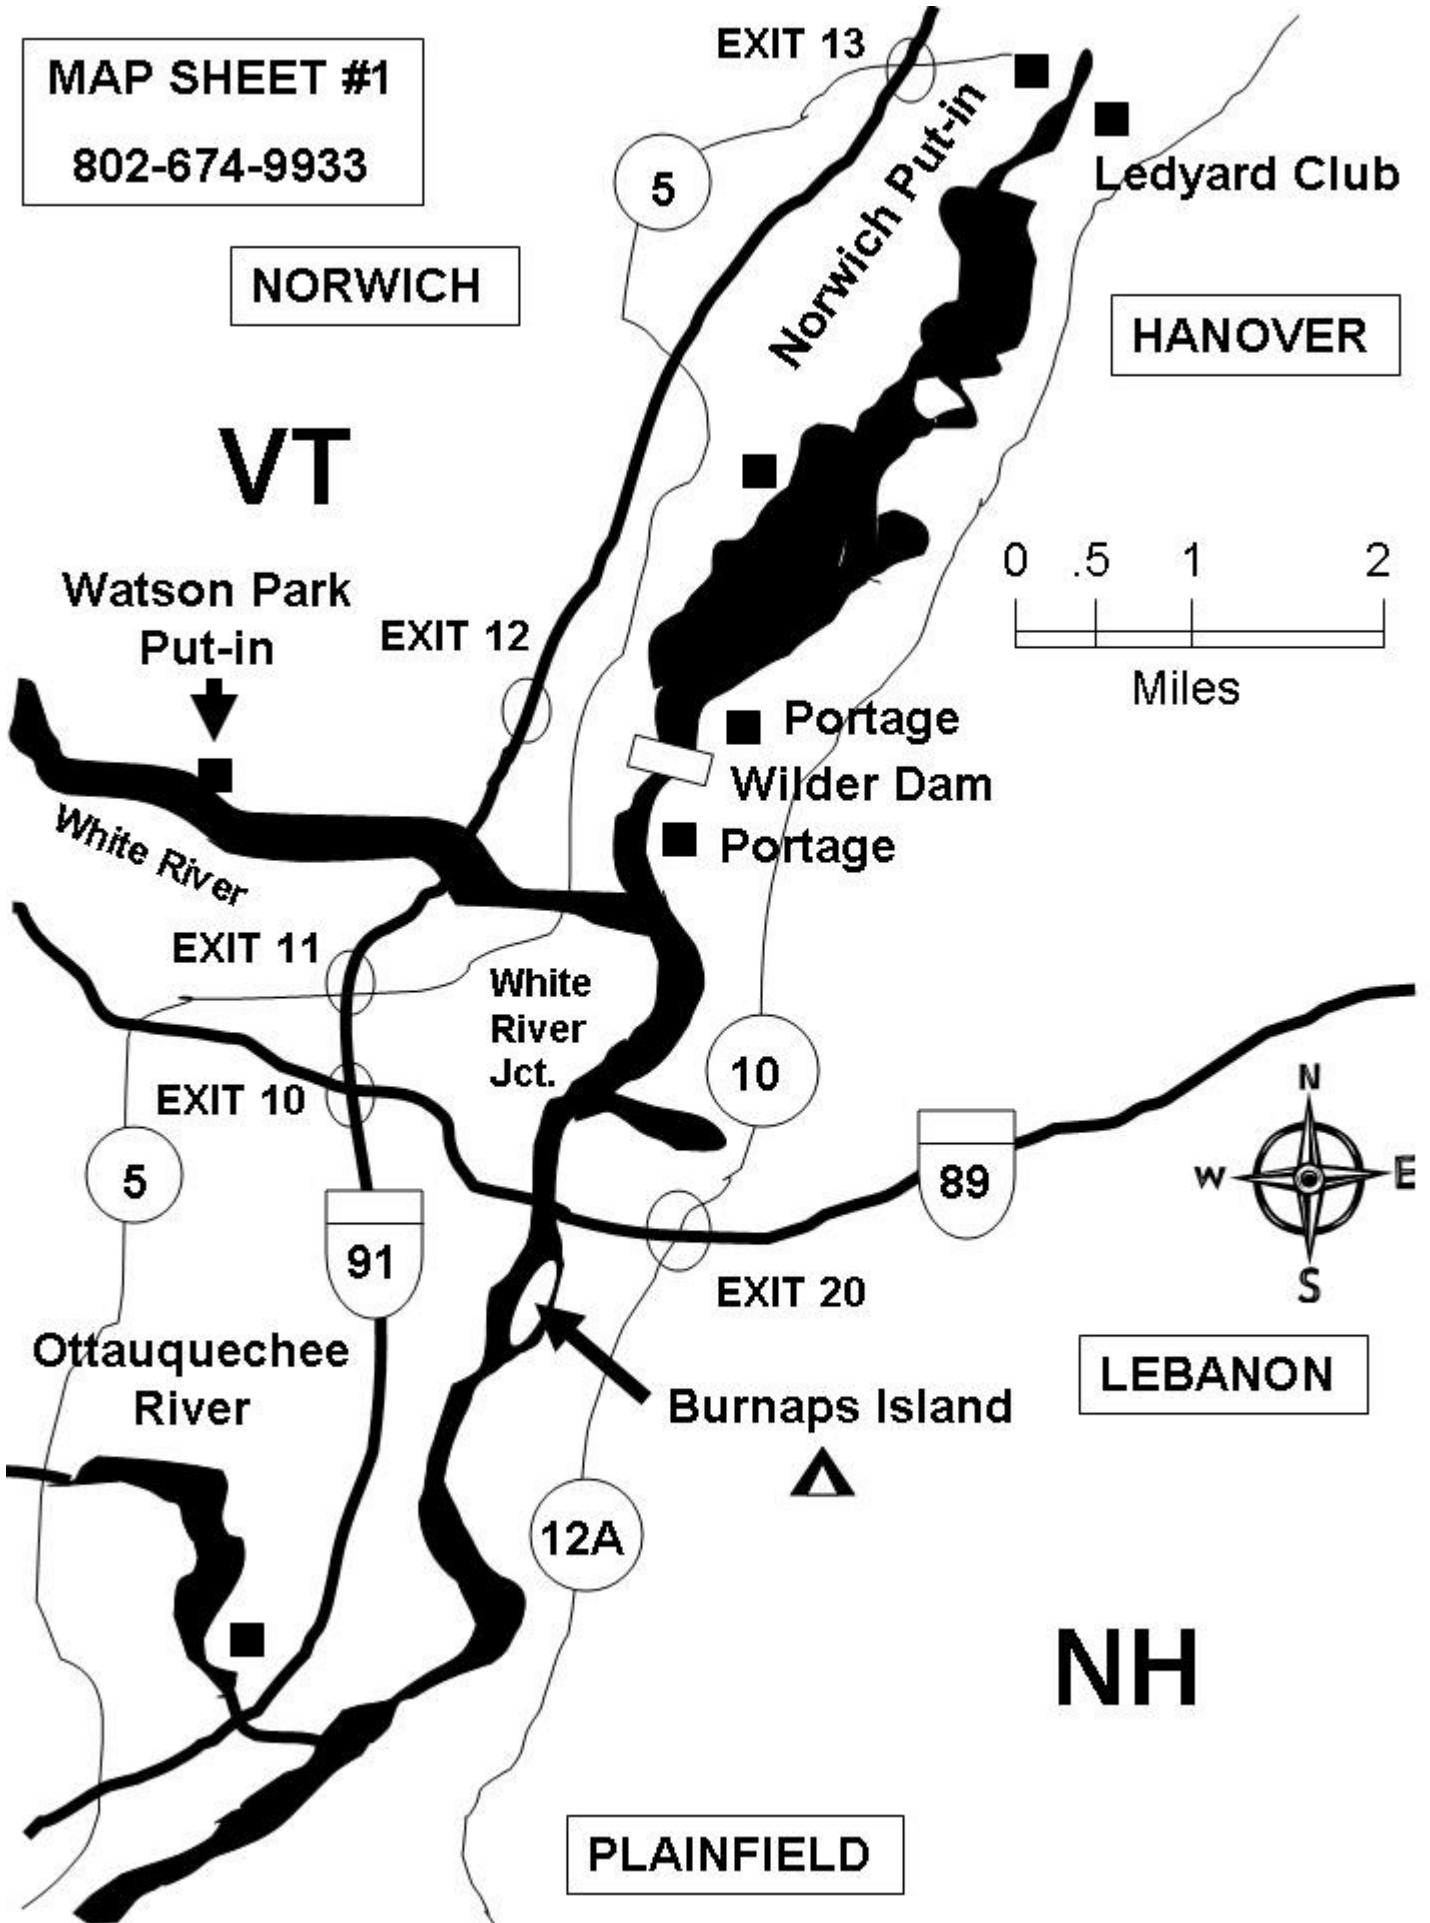

5

91

EXIT 20

LEBANON

Ottauquechee
River

Burnaps Island

NH

12A

PLAINFIELD