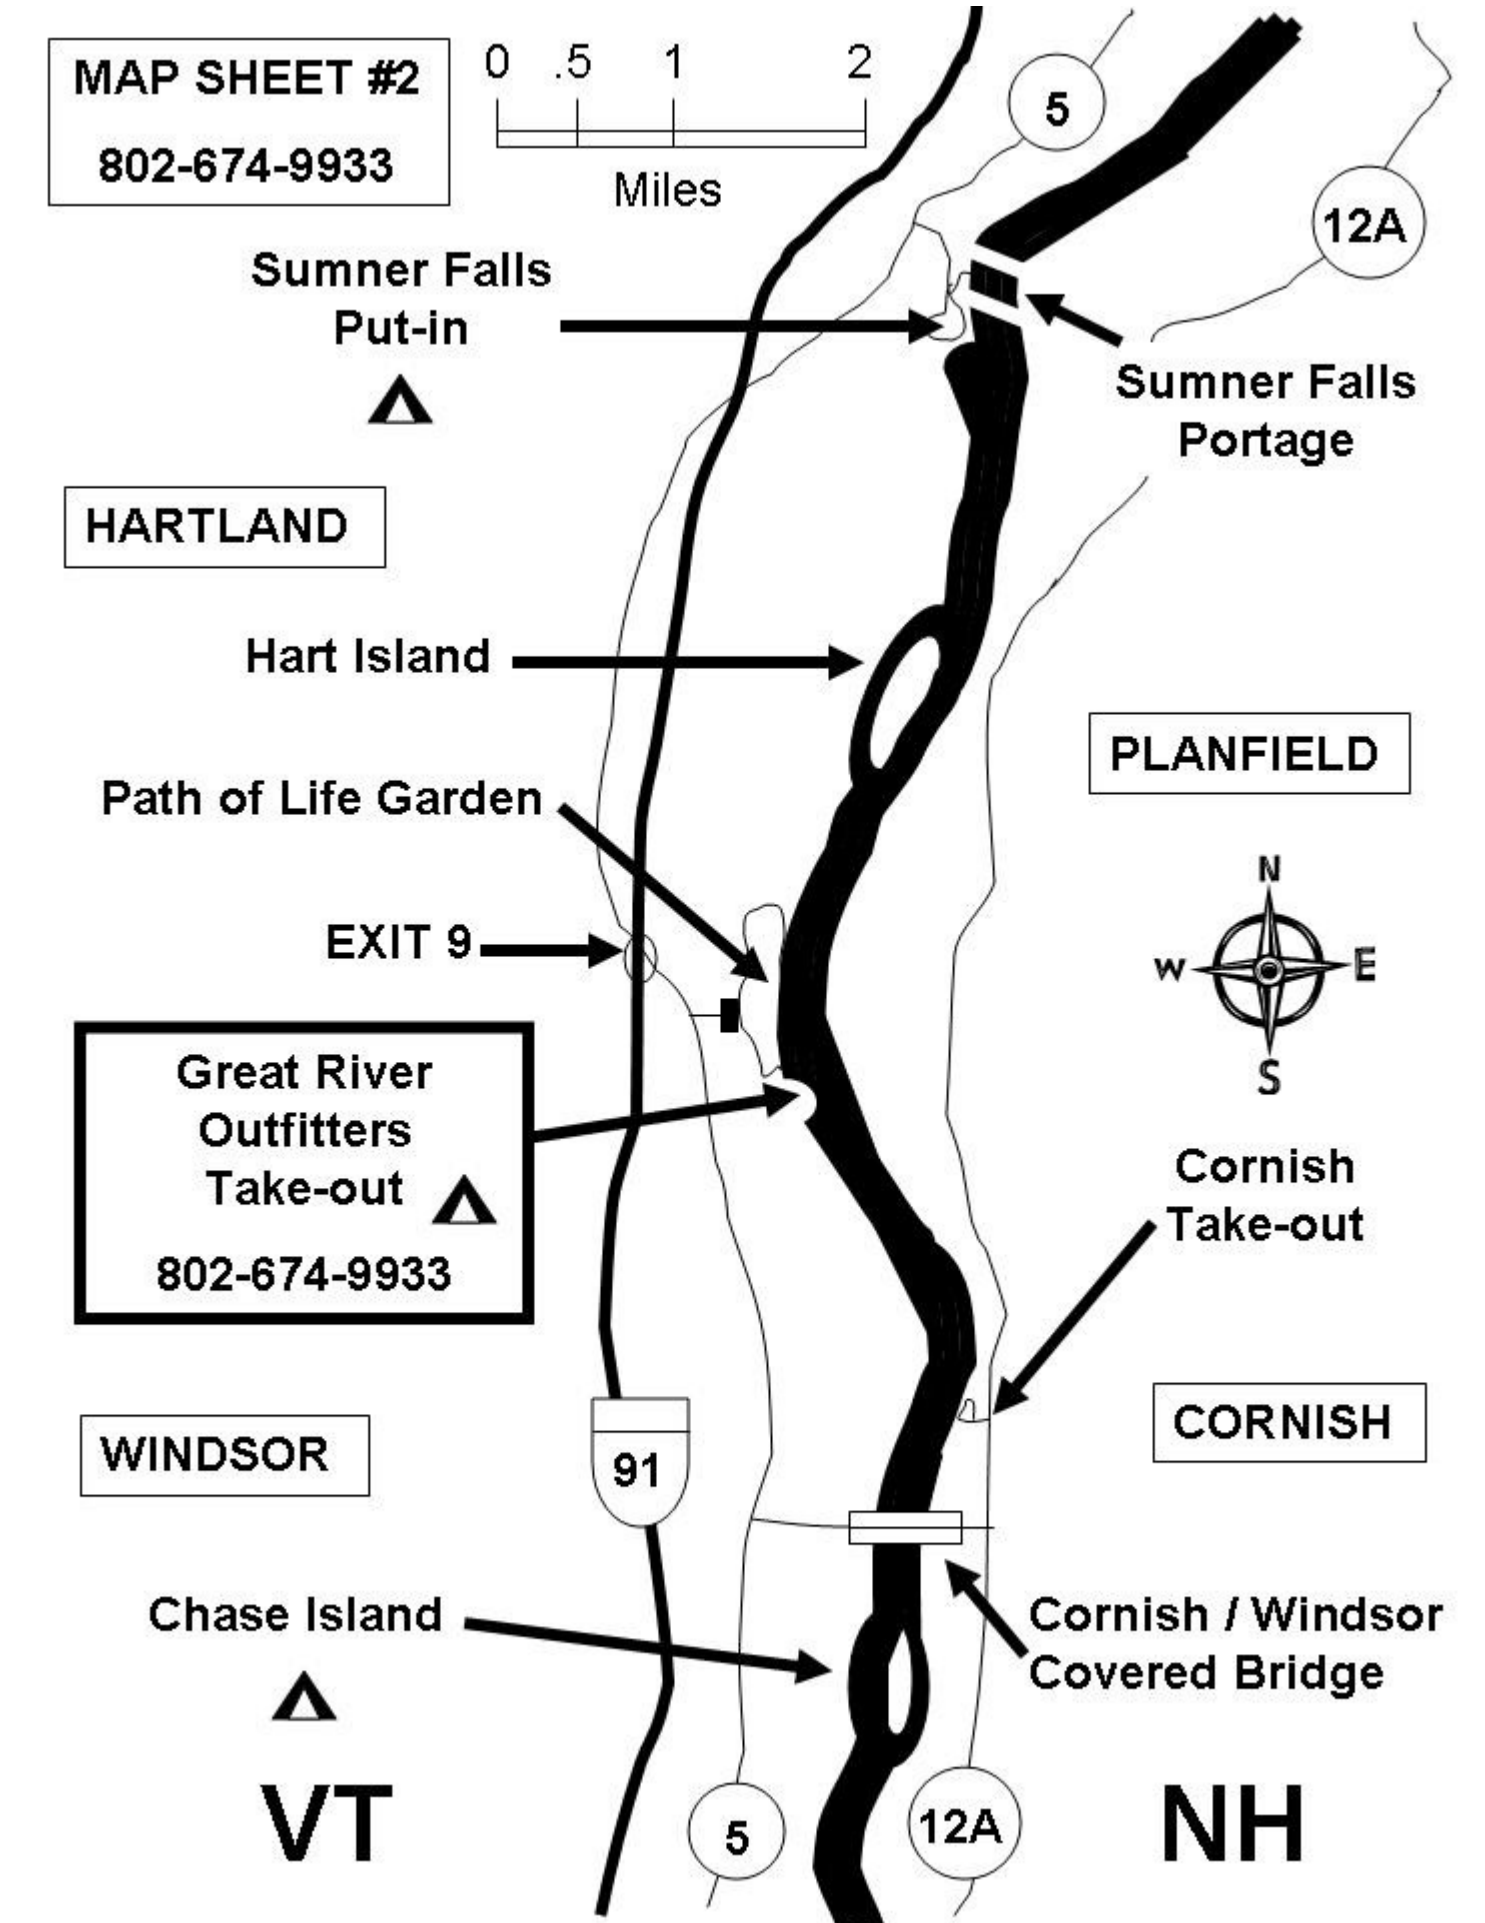

5

91

EXIT 20

LEBANON

Ottauquechee  
River

Burnaps Island

NH

12A

**Chase Island**

**Cornish / Windsor  
Covered Bridge**

**VT**

**5**

**12A**

**NH**

MAP SHEET #3

802-674-9933

Spencer Island

Dunshee Island

WALPOLE

12

NH

Miles

WESTMORELAND

PUTNEY

5

91

63

EXIT 4

Putney Take-out

Dummerston  
Take-out

Spofford  
Lake

9